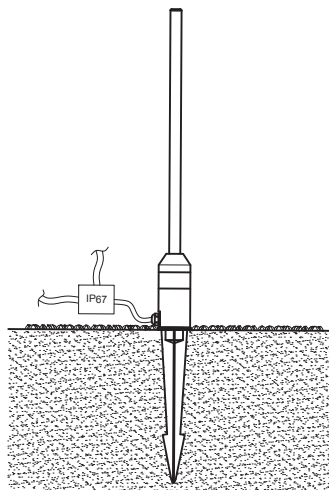

Electrical Data	
Input voltage	AC100~265V or DC24V
Insulation class	Class I or III
Cable	1PC rubber cable 1M H05RN-F 3 or 2 x 1 mm square
Driver	AC100-265V: with built-in constant current driver for LEDs DC24V: constant low voltage input constant current output for LEDs

Construction Data	
IP rating	IP65 Waterproof
IK rating	IK02
Housing of base	Aluminum
Protection finishing	Anodizing + Powder coated painting in dark grey
Top	frosted PMMA top part,
Body	double tubes : one PMMA tube with bubbles inside +one PC tube outside
Loading capacity	/ kgs
Cable Gland	PG gland
Gasket	silicone glue seal

Spike With Aluminium spike painting in dark grey ,205 mm height

Packaging	
Inner box size	/ mm
Carton size	/ cm (/ PCS / carton)

Features .....

- .Reed lighting which is idea for the decoration illumination in the garden with plants .
- .Frosted PMMA top part with soft light.
- .Double tubes : one PMMA tube with bubbles inside +one PC tube outside
- .1.2m or 1 m pole with base optional.
- .AC100-265V or DC24V.
- .With spike for ground installation.
- . Beautiful appearance
- . Excellent design of heat-conducting housing ensure long life time of LED
- . Aluminum base in double protecting anti-corrosion film : anodizing + powder coated painting in dark grey
- . Waterproof IP65
- . CREE LED with LM80 approval
- . 3 years warranty.
- . Professional sales and technicians to serve you

Installation Drawing .....

With spike for ground installation