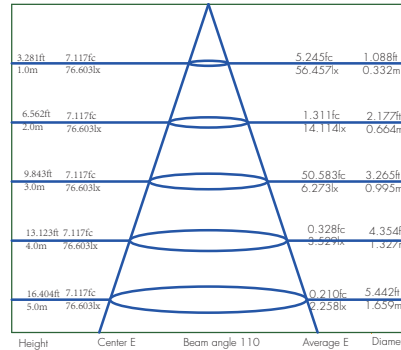

Installation Drawing .....

With spike for ground installation

Lux distance Curve ( 3000K,3.5W,110°) .....

Illumination Picture (110°) .....