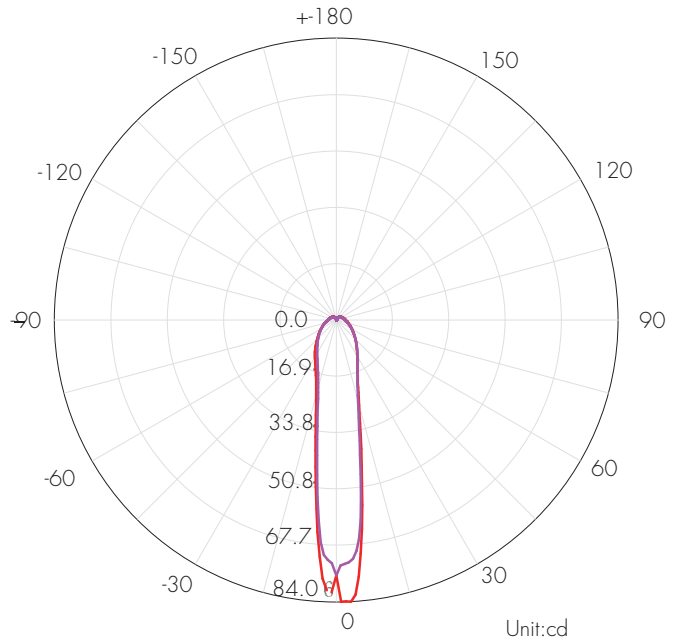

- Frosted PMMA for soft light on the top
- 1m or 1.2 m optional double tubes :  
inside tube PMMA with bubbles+outside tube PC

Decoration Illumination in the garden or landscape path

Aluminium base with driver and LED,  
DC24V / AC100-240V optional

Dimension .....

Light Distribution Curve (3000K,3.5W,110°) .....

IP65 IK02

3 Years Warranty

Parameter .....

General Data	
Item No.	AC100-265V:IL-1001-0300-CH / DC24V: IL-1001-0300-C
Power	3.5W±10%
LED type	1 PC 3W CREE MHB
Luminous flux	60lm±10%
CCT	2700K,3000K,4000K,6000K
CRI	80+
Beam angle	110°
Dimension	1200 or 1000*15/45 (mm) (Length x Diameter top/Diameter base)
Net weight	0.65 kgs /0.6 kgs
Warranty	3 years
Certifications	CE, RoHS

Installation Drawing .....

With spike for ground installation

Lux distance Curve ( 3000K,3.5W,110°) .....

Illumination Picture (110°) .....