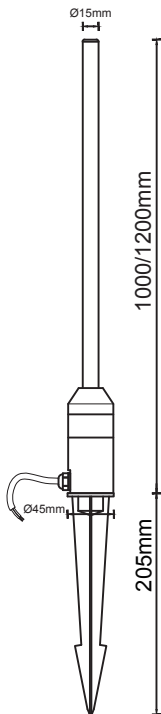

- Frosted PMMA for soft light on the top
- 1m or 1.2 m optional double tubes :  
inside tube PMMA with bubbles+outside tube PC

Decoration Illumination in the garden or landscape path

Aluminium base with driver and LED,  
DC24V / AC100-240V optional

Dimension .....

Light Distribution Curve (3000K,3.5W,110°) .....

IP65 IK02

3 Years Warranty

Parameter .....

General Data	
Item No.	AC100-265V:IL-1001-0300-CH / DC24V: IL-1001-0300-C
Power	3.5W±10%
LED type	1 PC 3W CREE MHB
Luminous flux	60lm±10%
CCT	2700K,3000K,4000K,6000K
CRI	80+
Beam angle	110°
Dimension	1200 or 1000*15/45 (mm) (Length x Diameter top/Diameter base)
Net weight	0.65 kgs /0.6 kgs
Warranty	3 years
Certifications	CE, RoHS

Construction Data	
IP rating	IP65 Waterproof
IK rating	IK02
Housing of base	Aluminum
Protection finishing	Anodizing + Powder coated painting in dark grey
Top	frosted PMMA top part,
Body	double tubes : one PMMA tube with bubbles inside +one PC tube outside
Loading capacity	/ kgs
Cable Gland	PG gland
Gasket	silicone glue seal

Installation Drawing .....

With spike for ground installation

Lux distance Curve ( 3000K,3.5W,110°) .....

Illumination Picture (110°) .....