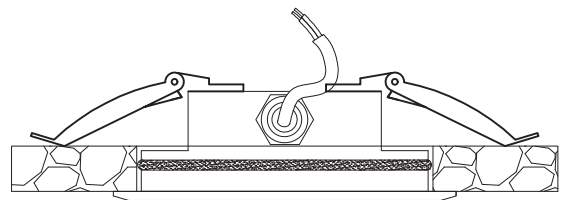

Accessories

Mounting Sleeve	Passivated (Anodizing) Aluminum. Dark grey
-----------------	--

Packaging

Inner box size	140*140*60 mm
Carton size	30.5*30.5*20.5 cm (12 PCS/carton)

Features

- . Anti-glare optics design with UGR<5 @15°, UGR<11 @24°, UGR<20 @40° , super visual comfort !
- .Ideal for the application of places where are with limited depth that can only be installed with the ultra slim inground light,such as corridor of hotel,outdoor ground uplight.
- .With clip optional for application of outdoor slim deck light ,outdoor Slim downlight on the roof,waterproof downlight in the bathroom etc..
- .No screws on the trim for beautiful appearance
- . Excellent design of heat-conducting housing ensure long life time of LED
- . Aluminum housing CNC machined
- . 20~25µm thickness of anti-corrosion protective passivated film for housing.
- . Waterproof IP67.
- .OSRAM 3030 LED with LM80 approval.
- . 3 years warranty.
- . Structure silicone seal+ glue seal for IP67.
- . Professional sales and technicians to serve you.

Installation Drawing

With mounting sleeve as inground light

With clips as ceiling light or deck light

Lux distance Curve (3000K,24°)

Illumination Picture (24°)