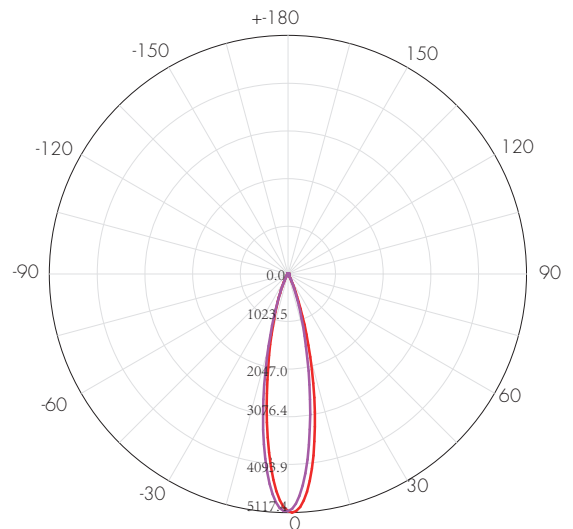

Slim Deep 12W

With mounting sleeve as inground light

Anti-glare
 UGR<5 when 15°
 UGR<11 when 24°
 UGR < 20 when 40°

Ultra slim 35mm height

With clips as ceiling light or deck light

Plaza illumination where the anti-glare is necessary

Outdoor downlight

outdoor uplight where with limited depth

Dimension

Light Distribution Curve (3000K,24°)

CE RoHS COMPLIANT IP67 IK08

SSS 316 3 Years Warranty

Parameter

General Data

Item No.	UL9001-1200-E
Power	12W +10%
LED type	9 PCS 1.3V OSRAM 3030 LED
Luminous flux	1000 lm +10%
CCT	2700K, 3000K, 4000K, 6000K
CRI	80+
Beam angle	15° ,24°,40°
Dimension	Φ130x35 (mm) Diameter x length
Cut out	Φ118 mm with sleeve, Φ115mm with clip
Net weight	0.75 kgs
Warranty	3 years
Certifications	CE, RoHS

Installation Drawing

With mounting sleeve as inground light

With clips as ceiling light or deck light

Lux distance Curve (3000K,24°)

Illumination Picture (24°)