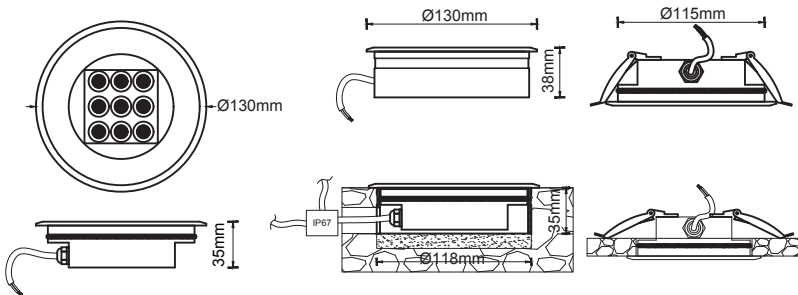

CE RoHS COMPLIANT IP67 IK08

SSS 316 3 Years Warranty