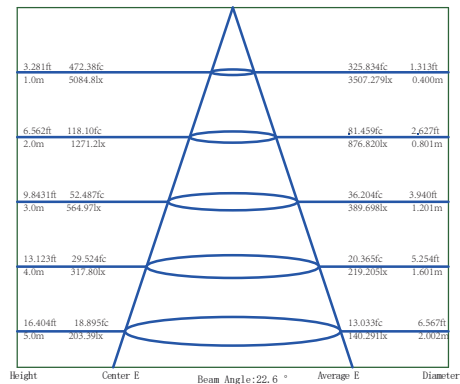

Installation Drawing

With mounting sleeve as inground light

With clips as ceiling light or deck light

Lux distance Curve (3000K,24°)

Illumination Picture (24°)