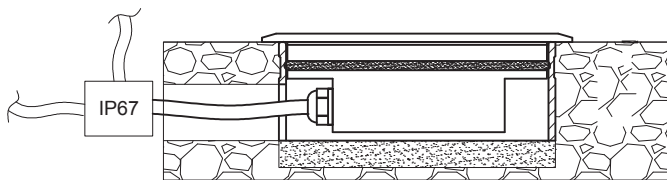

Item No.	UL9001-1200-E
Power	12W +10%
LED type	9 PCS 1.3V OSRAM 3030 LED
Luminous flux	1000 lm +10%
CCT	2700K, 3000K, 4000K, 6000K
CRI	80+
Beam angle	15° ,24°,40°
Dimension	Φ130x35 (mm) Diameter x length
Cut out	Φ118 mm with sleeve, Φ115mm with clip
Net weight	0.75 kgs
Warranty	3 years
Certifications	CE, RoHS

IP rating	IP67 Waterproof
IK rating	IK08
Housing	Passivated(Anodizing) Aluminum
Protection finishing	20~25µm thickness anodized film for housing. Dark grey
Trim	Stainless steel 316
Glass	Step tempered Glass, T=8mm.
Loading capacity	500 kgs
Cable Gland	PG gland
Gasket	PMQ silicone seal

Accessories

Mounting Sleeve	Passivated (Anodizing) Aluminum. Dark grey
-----------------	--

Packaging

Inner box size	140*140*60 mm
Carton size	30.5*30.5*20.5 cm (12 PCS/carton)

Features

- . Anti-glare optics design with UGR<5 @15°, UGR<11 @24°, UGR<20 @40° , super visual comfort !
- .Ideal for the application of places where are with limited depth that can only be installed with the ultra slim inground light,such as corridor of hotel,outdoor ground uplight.
- .With clip optional for application of outdoor slim deck light ,outdoor Slim downlight on the roof,waterproof downlight in the bathroom etc..
- .No screws on the trim for beautiful appearance
- . Excellent design of heat-conducting housing ensure long life time of LED
- . Aluminum housing CNC machined
- . 20~25µm thickness of anti-corrosion protective passivated film for housing.
- . Waterproof IP67.
- .OSRAM 3030 LED with LM80 approval.
- . 3 years warranty.
- . Structure silicone seal+ glue seal for IP67.
- . Professional sales and technicians to serve you.

Installation Drawing

With mounting sleeve as inground light

With clips as ceiling light or deck light

Lux distance Curve (3000K,24°)

Illumination Picture (24°)