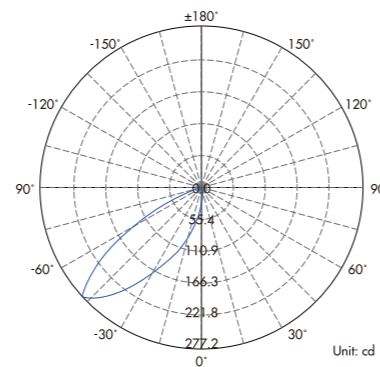

Dimension

Light Distribution Curve (3000K,60°x30°).....

Lux distance Curve (3000K,60°x30°).....

Illumination Picture (60°x30°)

CE RoHS COMPLIANT IP67 IK06

3 Years Warranty

SS316 trim
Used as inground light or wall light

Parameter

General Data	
Item No.	UL-1016-0500-A
Power	5 Watts +10%
LED type	1PC CREE XPG2 LED
Luminous flux	120lm +10%
CCT	2700K, 3000K, 4000K, 4500K, 5700K, 6500K
CRI	80+
Beam angle	Asymmetric 60°x (optional 15°, 20°, 25°, 30°, 38°, 45°, 60°)
Dimension	Ø80*69 mm (Diameter x Height)
Cut out	Ø74
Net weight	0.8 kgs
Warranty	3 years
Certifications	CE, RoHS
Electrical Data	
Input voltage	DC 12-24V (AC 100-265V optional)
Insulation class	Class III
Cable	1 PC rubber cable 1M H05RN-F 2 or 3x1mm square
Driver	low constant voltage input, constant current output for LED
Construction Data	
IP rating	IP67 waterproof
IK rating	IK06
Housing	Aluminium CNC machined
Protection finishing	Anodized dark grey for housing
Trim	Stainless steel 316 trim
Glass	Tempered glass
Loading capacity	/
Cable Gland	PG Gland IP67
Gasket	silicone ring + silicone glue seal
Accessories	
Mounting box	Aluminium mounting sleeve
Packaging	
Inner box size	150*110*85 mm
Carton size	35.5*32.5*28 cm (18PCS/carton)