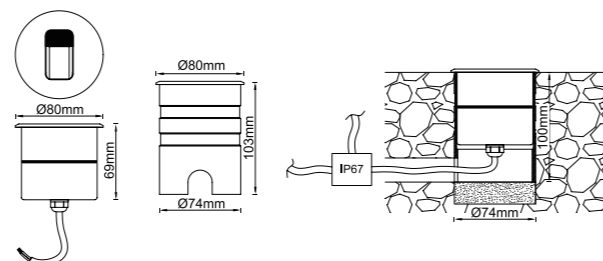

Dimension .....

Light Distribution Curve (3000K,60°x30°).....