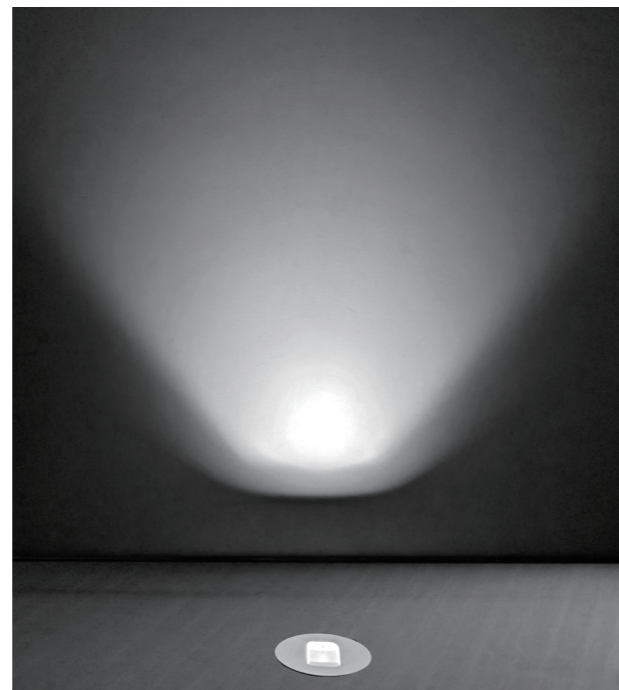

Shadow series

Asymmetric beam 60°x (optional 15° ,20° ,25° ,30° ,38° ,45° ,60°)

Shadow SS

SS316 trim IP67
Inground light
/ Wall light
5 watts
UGR<2
Super visual comfort

Shadow AL

Aluminium trim IP65
Wall light
3 watts
UGR ≤ 1
Super visual comfort

Dimension

Light Distribution Curve (3000K,60°x30°).....

Lux distance Curve (3000K,60°x30°).....

Illumination Picture (60°x30°)

CE RoHS COMPLIANT IP67 IK06

3 Years Warranty

SS316 trim
Used as inground light or wall light

Parameter

General Data	
Item No.	UL-1016-0500-A
Power	5 Watts +10%
LED type	1PC CREE XPG2 LED
Luminous flux	120lm +10%
CCT	2700K, 3000K, 4000K, 4500K, 5700K, 6500K
CRI	80+
Beam angle	Asymmetric 60°x (optional 15°, 20°, 25°, 30°, 38°, 45°, 60°)
Dimension	Ø80*69 mm (Diameter x Height)
Cut out	Ø74
Net weight	0.8 kgs
Warranty	3 years
Certifications	CE, RoHS
Electrical Data	
Input voltage	DC 12-24V (AC 100-265V optional)
Insulation class	Class III
Cable	1 PC rubber cable 1M H05RN-F 2 or 3x1mm square
Driver	low constant voltage input, constant current output for LED
Construction Data	
IP rating	IP67 waterproof
IK rating	IK06
Housing	Aluminium CNC machined
Protection finishing	Anodized dark grey for housing
Trim	Stainless steel 316 trim
Glass	Tempered glass
Loading capacity	/
Cable Gland	PG Gland IP67
Gasket	silicone ring + silicone glue seal
Accessories	
Mounting box	Aluminium mounting sleeve
Packaging	
Inner box size	150*110*85 mm
Carton size	35.5*32.5*28 cm (18PCS/carton)

Shadow AL

Dimension

Light Distribution Curve (3000K, 60°x30°)

Lux distance Curve (3000K, 60°x30°)

Illumination Picture (60°x30°)

CE **RoHS COMPLIANT** **IP65 IK06**

3 Years Warranty

*IP65 Aluminium trim used as wall light,
IP67 5S316 trim version used as inground light as options*