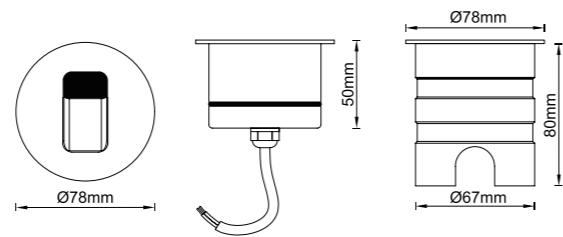

Dimension .....

Light Distribution Curve (3000K, 60°x30°) .....