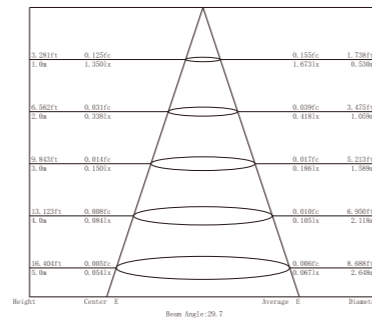

Shadow AL

Dimension

Light Distribution Curve (3000K, 60°x30°)

Lux distance Curve (3000K, 60°x30°)

Illumination Picture (60°x30°)

CE **RoHS COMPLIANT** **IP65 IK06**

3 Years Warranty

*IP65 Aluminium trim used as wall light,
IP67 5S316 trim version used as inground light as options*

Parameter	
General Data	
Item No.	SP0160300-A
Power	3 watts +10%
LED type	1 PC CREE XPE LED
Luminous flux	80lm +10%
CCT	2700K, 3000K, 4000K, 4500K, 5700K, 6500K
CRI	80+
Beam angle	Asymmetric 60°x (optional 15°, 20°, 25°, 30°, 38°, 45°, 60°)
Dimension	Ø78*50 mm (Diameter x Height)
Cut out	Ø67mm
Net weight	0.5 kgs
Warranty	3 years
Certifications	CE, RoHS
Electrical Data	
Input voltage	DC12-24V (AC100-265V optional)
Insulation class	Class III
Cable	1 PC rubber cable 1M H05RN-F 2 or 3x1mm square
Driver	low constant voltage input, constant current output for LED
Construction Data	
IP rating	IP65 Waterproof
IK rating	IK06
Housing	Aluminium CNC machined
Protection finishing	Anodized +Powder coated painted in dark grey for housing
Trim	Dark grey Aluminium trim or stainless steel 316 trim as options
Glass	Tempered glass
Loading capacity	/
Cable Gland	PG Gland IP67
Gasket	silicone ring + silicone glue seal
Accessories	
Mounting box	Aluminium mounting sleeve
Packaging	
Inner box size	85*85*110mm
Carton size	45*36.5*13 cm (20PCS/carton)