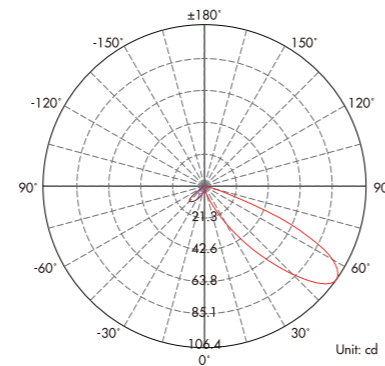

Dimension

Light Distribution Curve (3000K,60°x30°).....

Lux distance Curve (3000K,60°x30°).....

Illumination Picture (60°x30°)

CE RoHS COMPLIANT IP67 IK06

3 Years Warranty

SS316 trim
Used as inground light or wall light

Parameter

General Data	
Item No.	UL-1016-0500-A
Power	5 Watts +10%
LED type	1PC CREE XPG2 LED
Luminous flux	120lm +10%
CCT	2700K, 3000K, 4000K, 4500K, 5700K, 6500K
CRI	80+
Beam angle	Asymmetric 60°x (optional 15°, 20°, 25°, 30°, 38°, 45°, 60°)
Dimension	Ø80*69 mm (Diameter x Height)
Cut out	Ø74
Net weight	0.8 kgs
Warranty	3 years
Certifications	CE, RoHS
Electrical Data	
Input voltage	DC 12-24V (AC 100-265V optional)
Insulation class	Class III
Cable	1 PC rubber cable 1M H05RN-F 2 or 3x1mm square
Driver	low constant voltage input, constant current output for LED
Construction Data	
IP rating	IP67 waterproof
IK rating	IK06
Housing	Aluminium CNC machined
Protection finishing	Anodized dark grey for housing
Trim	Stainless steel 316 trim
Glass	Tempered glass
Loading capacity	/
Cable Gland	PG Gland IP67
Gasket	silicone ring + silicone glue seal
Accessories	
Mounting box	Aluminium mounting sleeve
Packaging	
Inner box size	150*110*85 mm
Carton size	35.5*32.5*28 cm (18PCS/carton)

Shadow AL

Dimension

Light Distribution Curve (3000K, 60°x30°)

Lux distance Curve (3000K, 60°x30°)

Illumination Picture (60°x30°)

CE **RoHS COMPLIANT** **IP65 IK06**

3 Years Warranty

*IP65 Aluminium trim used as wall light,
IP67 5S316 trim version used as inground light as options*