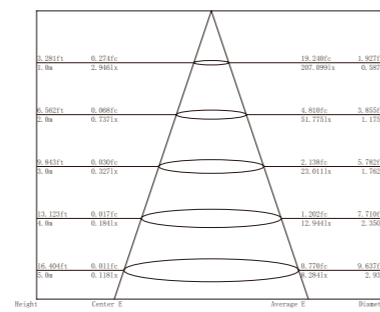

Dimension .....

Light Distribution Curve (3000K,60°x30°).....

Lux distance Curve (3000K,60°x30°).....

Illumination Picture (60°x30°) .....

CE RoHS COMPLIANT IP67 IK06

3 Years Warranty

SS316 trim
Used as inground light or wall light

Parameter .....

General Data	
Item No.	UL-1016-0500-A
Power	5 Watts +10%
LED type	1PC CREE XPG2 LED
Luminous flux	120lm +10%
CCT	2700K, 3000K, 4000K, 4500K, 5700K, 6500K
CRI	80+
Beam angle	Asymmetric 60°x (optional 15°, 20°, 25°, 30°, 38°, 45°, 60°)
Dimension	Ø80*69 mm (Diameter x Height)
Cut out	Ø74
Net weight	0.8 kgs
Warranty	3 years
Certifications	CE, RoHS
Electrical Data	
Input voltage	DC 12-24V (AC 100-265V optional)
Insulation class	Class III
Cable	1 PC rubber cable 1M H05RN-F 2 or 3x1mm square
Driver	low constant voltage input, constant current output for LED
Construction Data	
IP rating	IP67 waterproof
IK rating	IK06
Housing	Aluminium CNC machined
Protection finishing	Anodized dark grey for housing
Trim	Stainless steel 316 trim
Glass	Tempered glass
Loading capacity	/
Cable Gland	PG Gland IP67
Gasket	silicone ring + silicone glue seal
Accessories	
Mounting box	Aluminium mounting sleeve
Packaging	
Inner box size	150*110*85 mm
Carton size	35.5*32.5*28 cm (18PCS/carton)